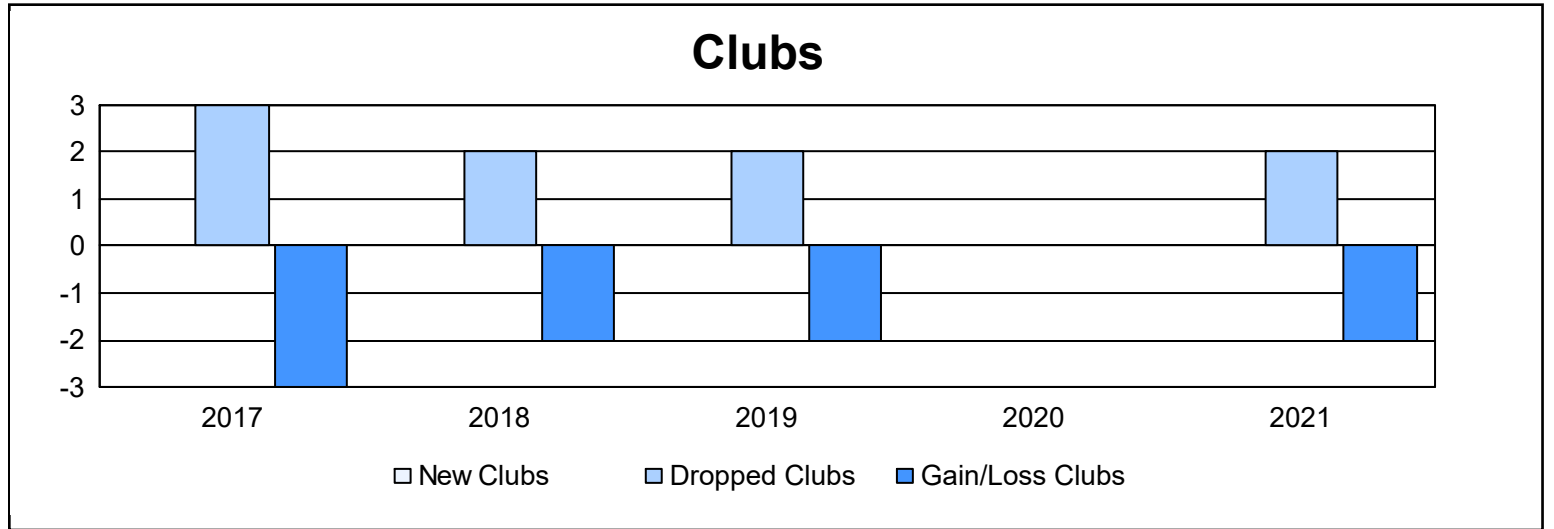

Year	New Clubs	Dropped Clubs	Gain/ Loss Clubs	New Members	Charter Members	Reinstate Members	Transfer Members	Total Member Added	Total Members Dropped	Gain/ Loss Members
2016-2017	0	3	-3	82	1	6	3	92	171	-79
2017-2018	0	2	-2	101	0	3	4	108	152	-44
2018-2019	0	2	-2	107	0	8	5	120	136	-16
2019-2020	0	0	0	90	0	3	9	102	136	-34
2020-2021	0	2	-2	90	1	2	4	97	114	-17
<b>Average</b>	<b>0</b>	<b>2</b>	<b>-2</b>	<b>94</b>	<b>0</b>	<b>4</b>	<b>5</b>	<b>104</b>	<b>142</b>	<b>-38</b>

### Membership Composition June 2021 Cumulative