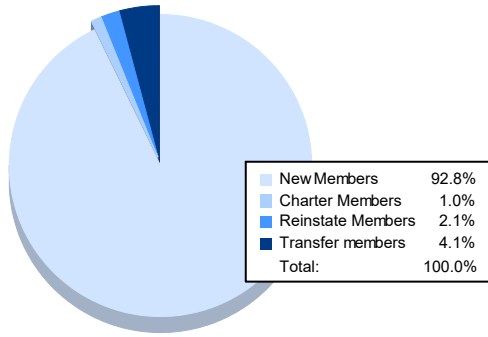

Year	New Clubs	Dropped Clubs	Gain/ Loss Clubs	New Members	Charter Members	Reinstate Members	Transfer Members	Total Member Added	Total Members Dropped	Gain/ Loss Members
2016-2017	0	3	-3	82	1	6	3	92	171	-79
2017-2018	0	2	-2	101	0	3	4	108	152	-44
2018-2019	0	2	-2	107	0	8	5	120	136	-16
2019-2020	0	0	0	90	0	3	9	102	136	-34
2020-2021	0	2	-2	90	1	2	4	97	114	-17
<b>Average</b>	<b>0</b>	<b>2</b>	<b>-2</b>	<b>94</b>	<b>0</b>	<b>4</b>	<b>5</b>	<b>104</b>	<b>142</b>	<b>-38</b>

### Membership Composition June 2021 Cumulative