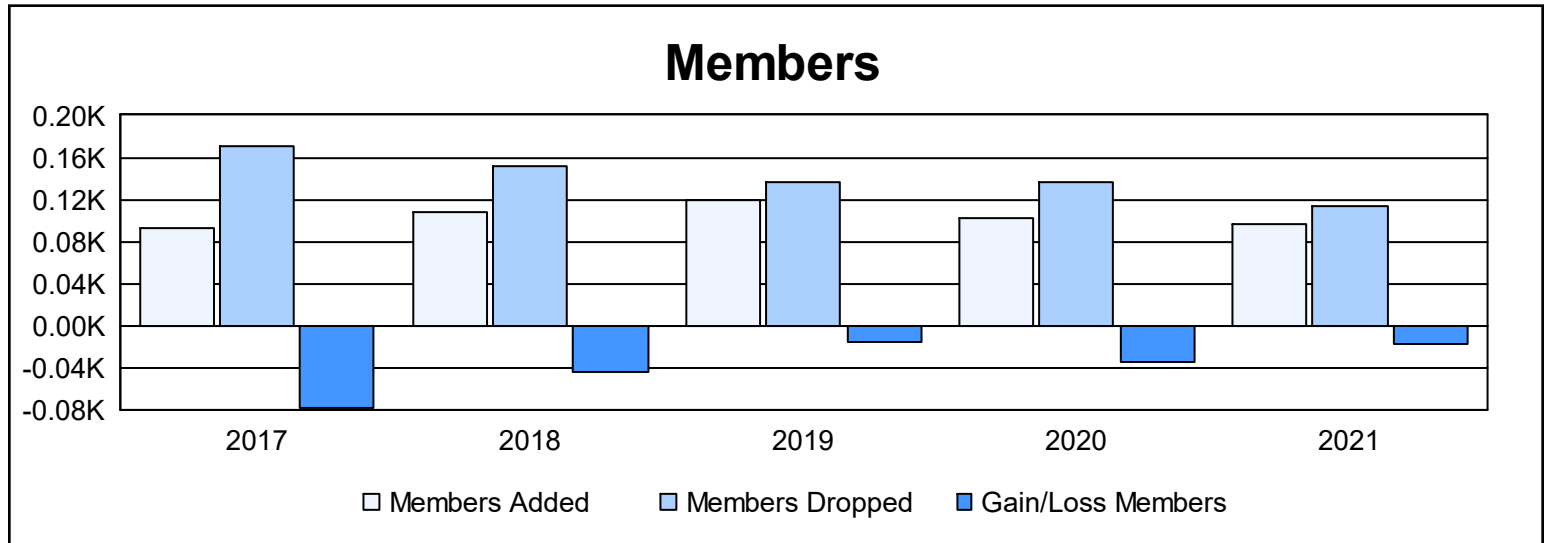

Year	New Clubs	Dropped Clubs	Gain/ Loss Clubs	New Members	Charter Members	Reinstate Members	Transfer Members	Total Member Added	Total Members Dropped	Gain/ Loss Members
2016-2017	0	3	-3	82	1	6	3	92	171	-79
2017-2018	0	2	-2	101	0	3	4	108	152	-44
2018-2019	0	2	-2	107	0	8	5	120	136	-16
2019-2020	0	0	0	90	0	3	9	102	136	-34
2020-2021	0	2	-2	90	1	2	4	97	114	-17
<b>Average</b>	<b>0</b>	<b>2</b>	<b>-2</b>	<b>94</b>	<b>0</b>	<b>4</b>	<b>5</b>	<b>104</b>	<b>142</b>	<b>-38</b>

### Membership Composition June 2021 Cumulative